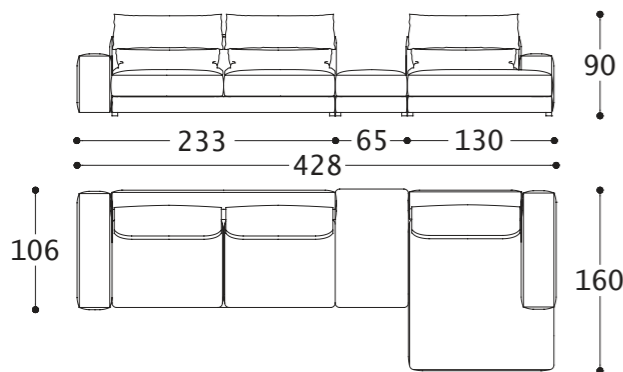

GAME

divano/sofa/canapé/sofa

Design: Castello Lagravinese Studio