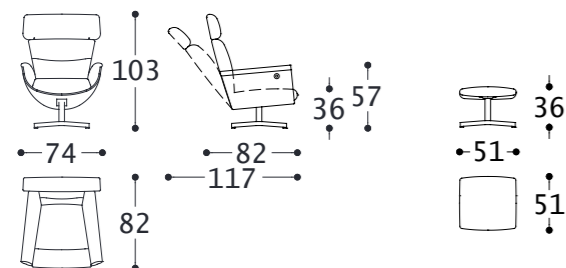

EVOLUTION

poltrona relax/relax armchair/fauteuil relax/Sessel relax

Design: Alberta Style Department

EVOLUTION poltrona relax+pouff/relax armchair+pouf/fauteuil relax+pouf/Sessel relax+Hocker
• 02EVL3 (2EVL3PAGNO+2EVL3POUFFAL) • Pelle/leather/cuir/Leder 942 FJORD DARK, Cat.G • Struttura esterna/surface/structure extérieure/Außenstruktur NOCE/WALNUT/NOYER/NUSSBAUM
• Base/Basis Alluminio lucido/glossy aluminium/aluminium poli/polierem Aluminium