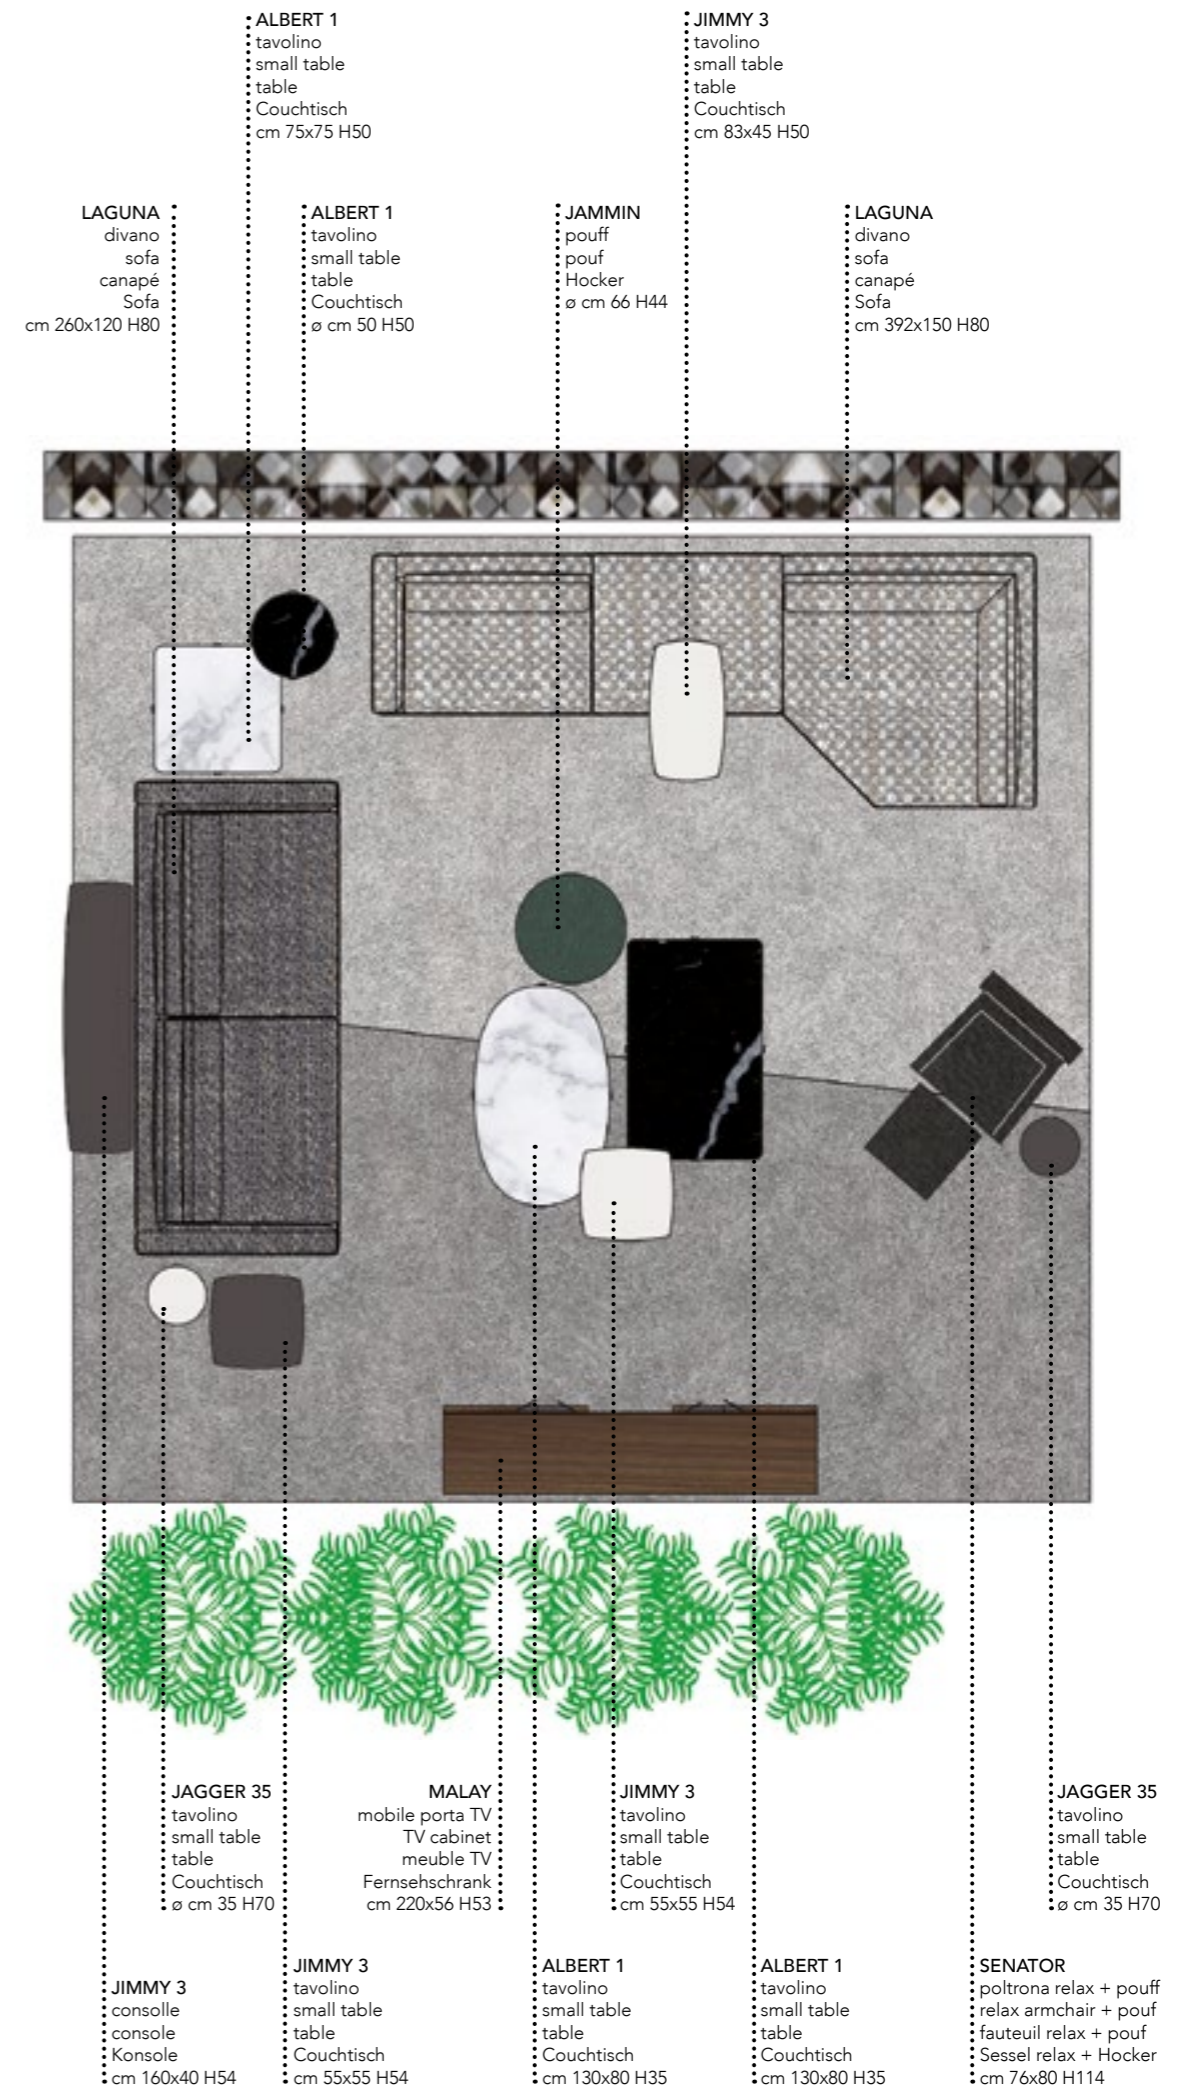

Room C

LAGUNA

SENATOR

MALAY

ALBERT 1

JIMMY 3

JAMMIN

JAGGER

BLACK
collection