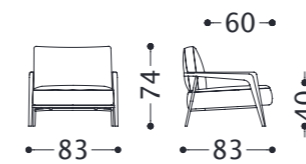

CECILE poltrona/armchair/fauteuil/Sessel

Design: Studio Memo Firenze

CECILE poltrona/armchair/fauteuil/Sessel
• 1CECPNC • Tessuto/fabric/tissu/Stoff 6958 SFALERI CENERE, Cat.6 • Struttura/structure/Struktur
NOCE CANALETTO/CANALETTO WALNUT/NOYER CANALETTO/NUSSBAUM CANALETTO,
GUN METAL