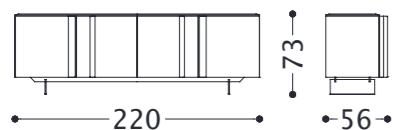

MALAY mobili/furniture/meubles/Möbel

Design: Castello Lagravinese Studio