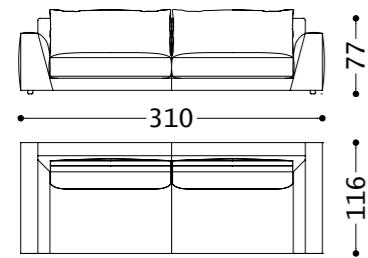

DION

divano/sofa/canapé/sofa

Design: Castello Lagravinese Studio