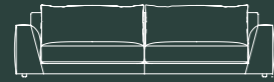

Room B

DION

BLACK
collection

JAGGER 35
tavolino
small table
table
Couchtisch
ø cm 35 H70

PHIL
tavolino
small table
table
Couchtisch
cm 80x40 H50

FRISCO 50
tavolino
small table
table
Couchtisch
ø cm 50 H50

GAME
divano
sofa
canapé
Sofa
cm 428x160 H90

BABAR
tavolino
small table
table
Couchtisch
ø cm 37 H52

EVOLUTION
poltrona relax + pouf
relax armchair + pouf
fauteuil relax + pouf
Sessel relax + Hocker
cm 74x82 H103

PASKAL 2
tavolino
small table
table
Couchtisch
cm 120x80 H35

JAGGER 35
tavolino
small table
table
Couchtisch
ø cm 35 H70

FRISCO 75
tavolino
small table
table
Couchtisch
cm 75x75 H50

DION
divano
sofa
canapé
Sofa
cm 310x116 H77

CECILE
poltrona
armchair
fauteuil
Sessel
cm 83x83 H74