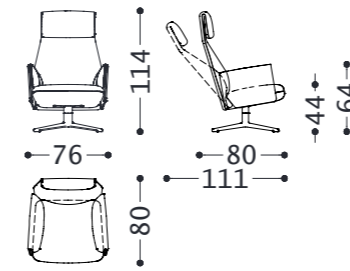

SENATOR poltrona relax/relax armchair/fauteuil relax/Sessel relax

Design: Metrica Milano Design

SENATOR poltrona relax/relax armchair/fauteuil relax/Sessel relax
• 3SENPAGBP • Tessuto/fabric/tissu/Stoff 9040 TYSS TRUFFLE • Pelle/leather/cuir/Leder
9M3047 BTEXAS TABACCO, Cat.MM9